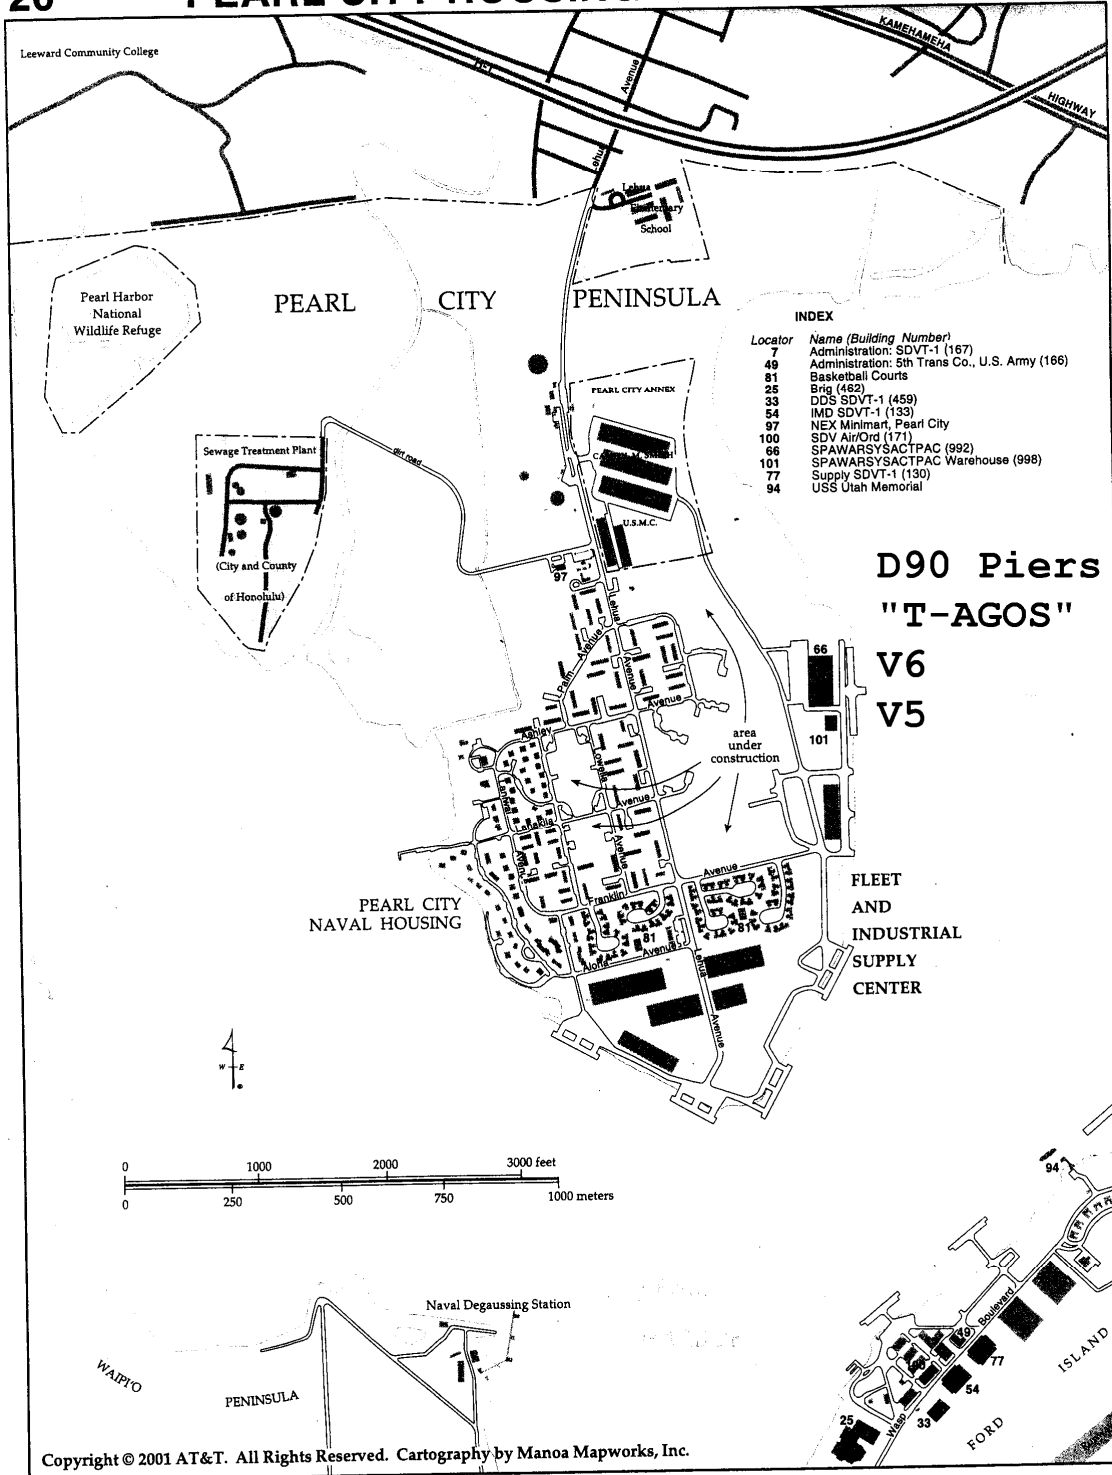

http://maps.google.com/maps?f=q&source=s_q&hl=en&geocode=&q=Oahu,+Hawaii&sl=37.0625,-95.677068&ssp=61.282355,135.087891&ie=UTF8&split=0&ll=21.378997,-157.957478&spn=0.035806,0.065961&t=h&z=15&iwloc=A

PEARL CITY HOUSING AND SUPPLY CENTER

Direction from Hilton Hawaii Village

Hilton Hawaii Vlg
 2005 Kalia Rd
 Honolulu, HI 96815
 (808) 955-5139

1. Head northeast on Rainbow Dr toward Kalia Rd	148 ft
2. Turn left at Kalia Rd	453 ft
3. Turn right at Ala Moana Blvd/HI-92	0.2 mi
4. Slight left at Pau St	0.1 mi
5. Turn left at Ala Wai Blvd	463 ft
6. Turn right at McCully St	0.8 mi
7. Turn left at Dole St	0.2 mi
8. Turn left at Alexander St	315 ft
9. Slight right to merge onto I-H1 W	4.1 mi
10. Slight left at I-H201 W (signs for I-H201/Aiea)	3.9 mi
11. Take the I-H1/I-1 exit toward Pearl City	0.8 mi
12. Merge onto I-H1 W	2.1 mi
13. Take exit 10 for I-H2 toward Pearl City/Waimalu/Wahiawa/Mililani	0.3 mi
14. Keep right at the fork, follow signs for Pearl City and merge onto Moanalua Rd	0.8 mi
15. Turn left at Waimano Home Rd	0.6 mi
16. Continue on Lehua Ave	1.0 mi
17. Turn left at Palm Ave	0.2 mi
18. Turn left at Waiauau Ct	374 ft